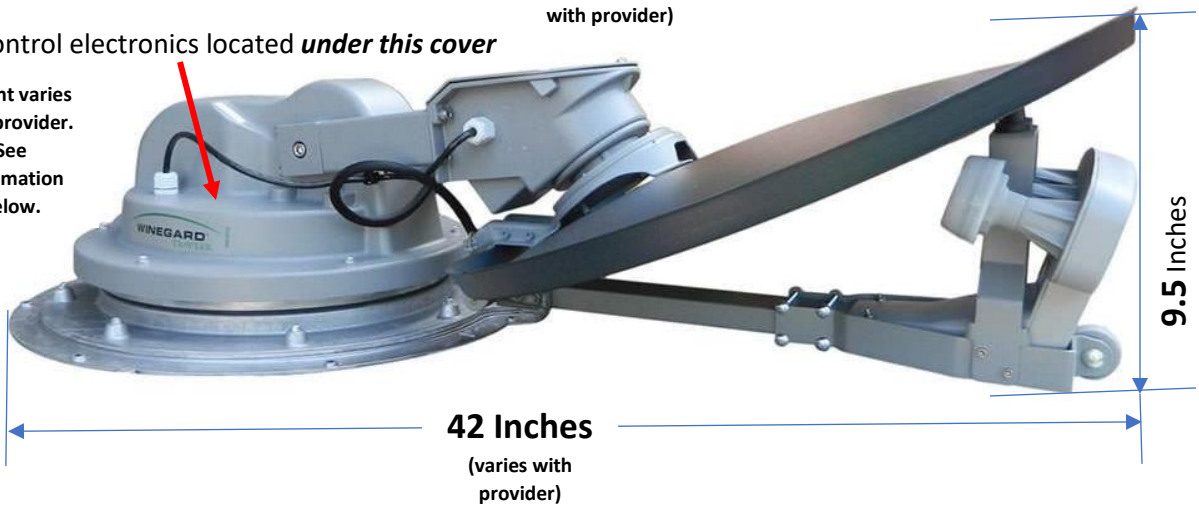

## Eagle to Winegard Trav'ler Comparison

(Dish Network illustrated)

RF Mogul will work the **Western Arc (110 / 119 / 129)** or **Eastern Arc (61.5 / 72.7)**

Control electronics located *inside the RV*

**39 Lbs**

(Does not vary with provider)

Control electronics located *under this cover*

Weight varies with provider. See information below.

**Roof Mount**

- Stowed **Height**
- Stowed Footprint **Length** - DirecTV
- Stowed Footprint **Length** - Dish Network/Bell TV
- Stowed Footprint **Length** - SHAW

**EAGLE – Trav'ler**

- 8.5 in 9.5 in
- 37 in 44 in
- 37 in 42 in
- 37 in 48 in

**Weight**

- DirecTV 39 lbs 53 lbs
- Dish Network/Bell TV 39 lbs 45 lbs
- SHAW 39 lbs 64 lbs

**Rotation "Safe Clearance" Zone**

- 26 in 33 in

**70cm Reflector** - DirecTV, Dish Network, SHAW and Bell TV

- YES NO

**Field Serviceable** - Mount and Main Controller

- YES NO